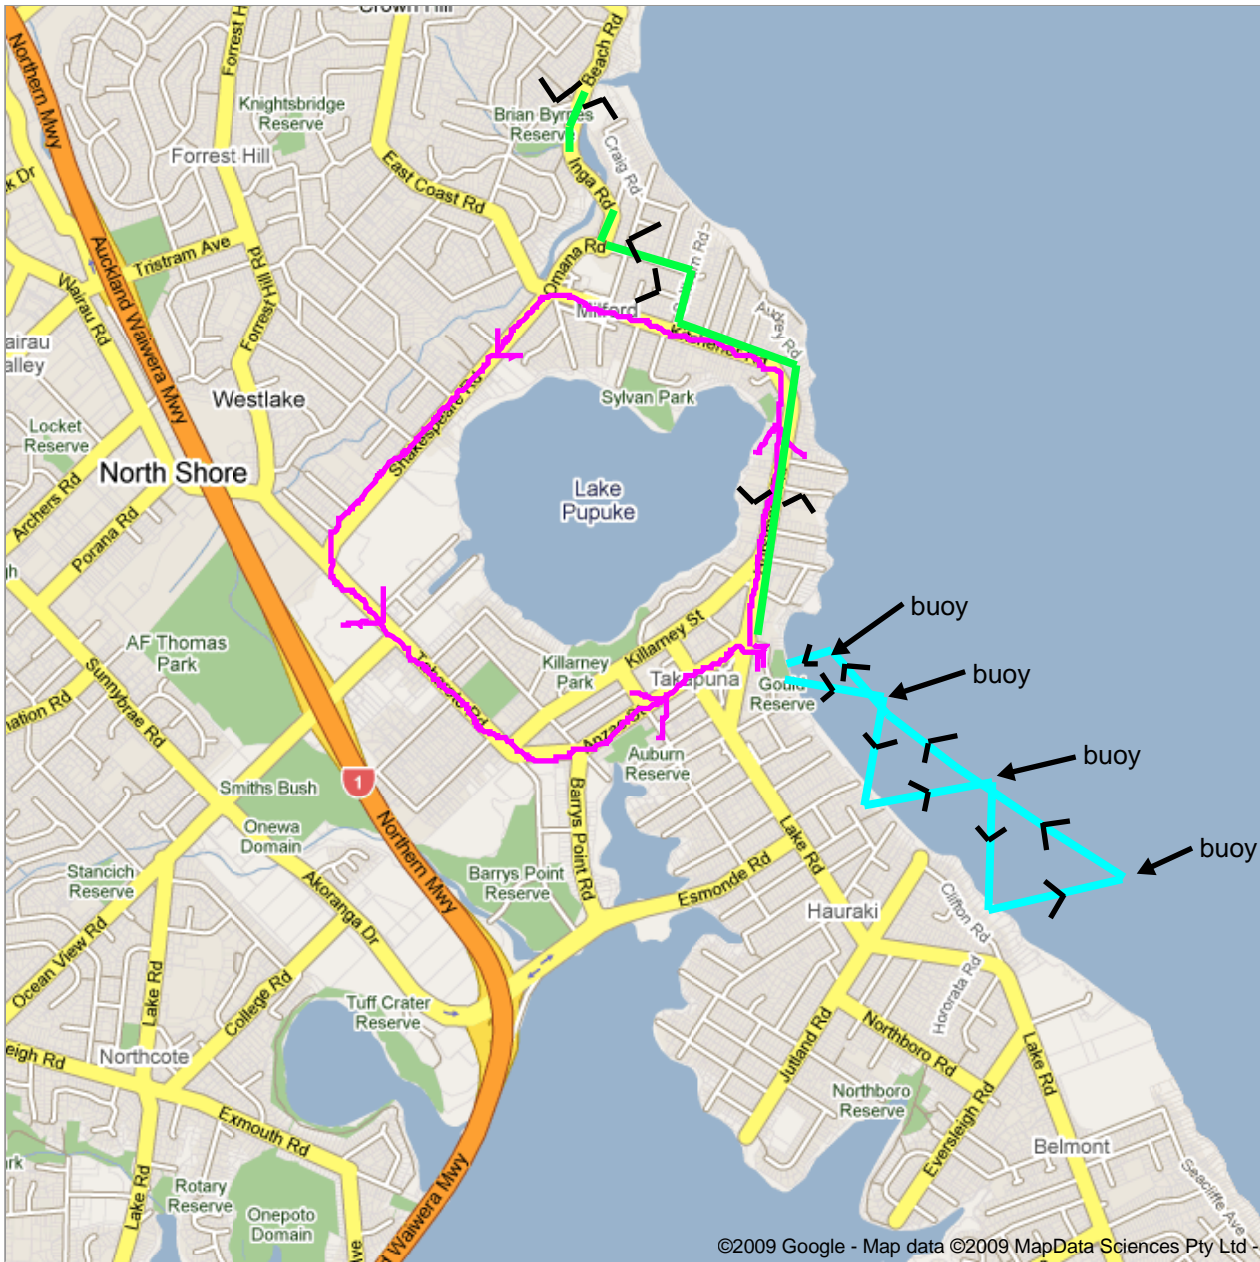

Get Google Maps on your phone

Text the word "GMAPS" to 466453

©2009 Google - Map data ©2009 MapData Sciences Pty Ltd

Run Course approx 6km

Swim Course varies 2.0-2.5km

Bike Course approx 30km