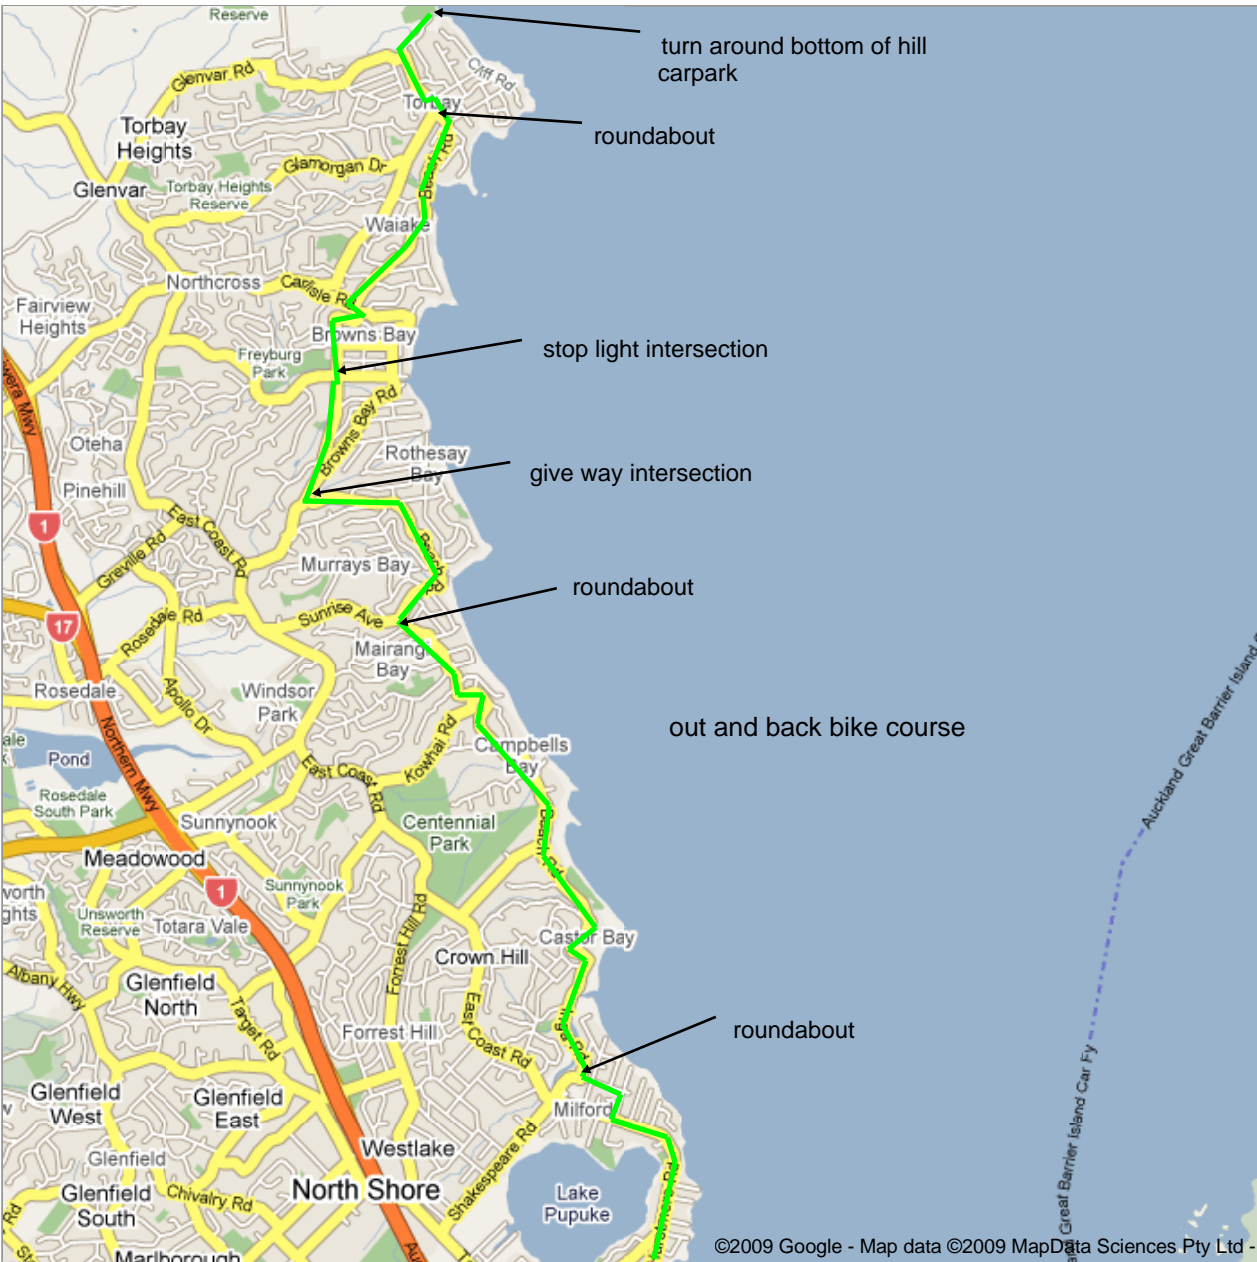

Get Google Maps on your phone

Text the word "GMAPS" to 466453

Takapuna out and back hilly bike course - approx 30km