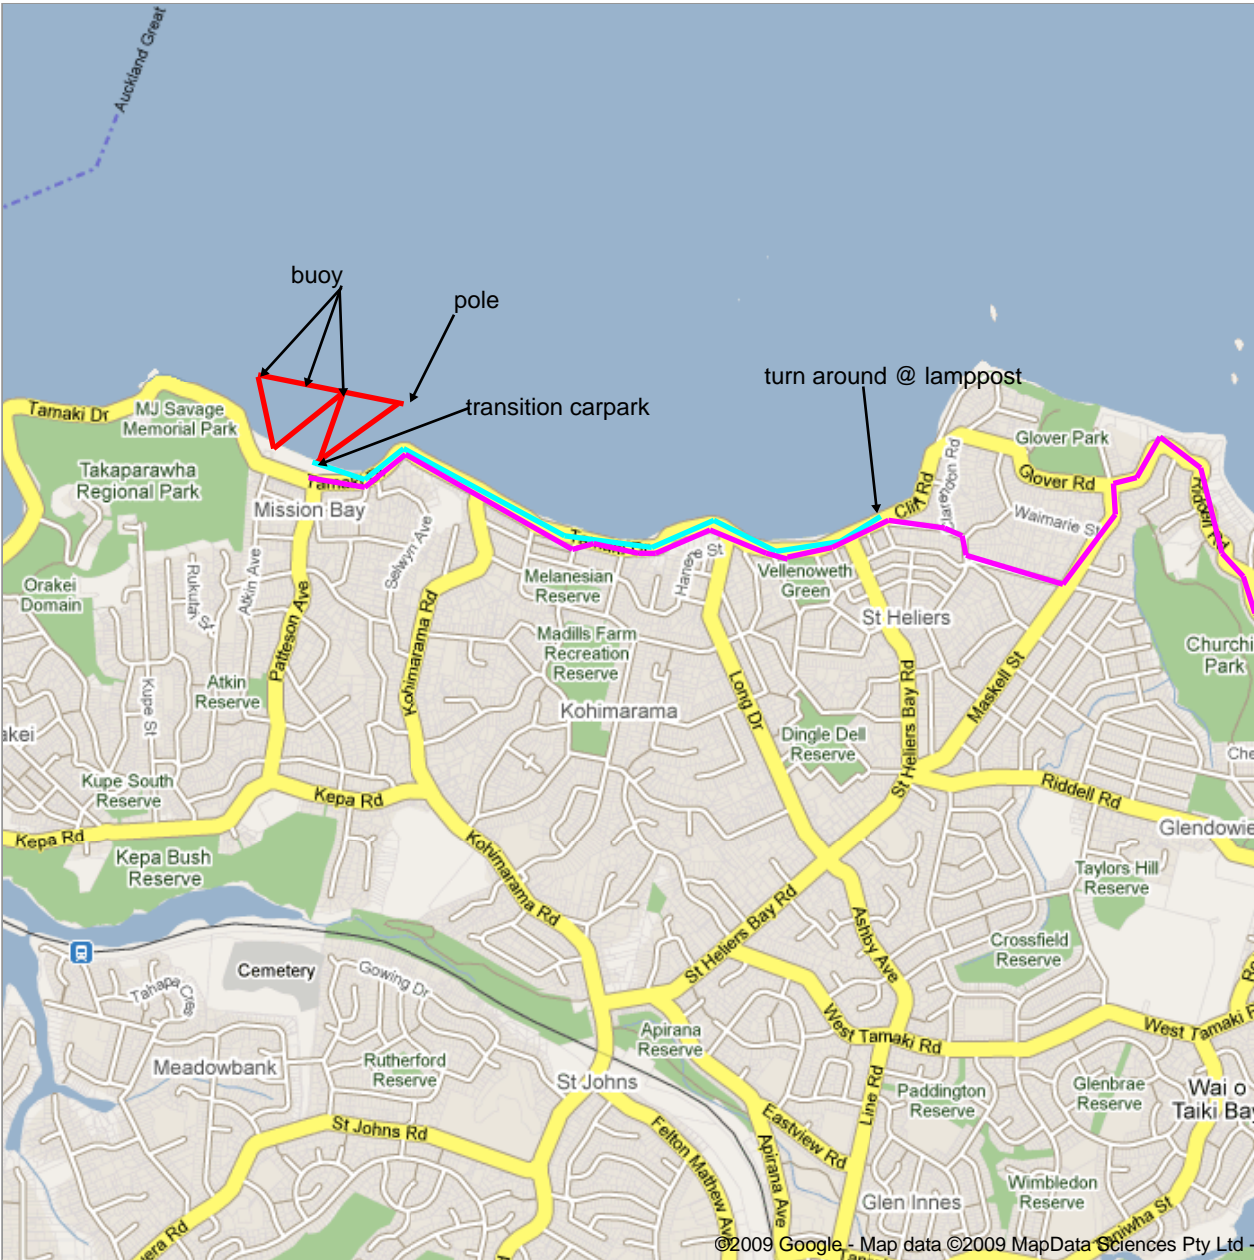

Get Google Maps on your phone

Text the word "GMAPS" to 466453

see bike course map

Mission Bay Brick Session

Swim Course

distance varies - 1.5-2.0km

Run Course

flat out and back 5km

Bike Course

flat and undulating out and back 30km